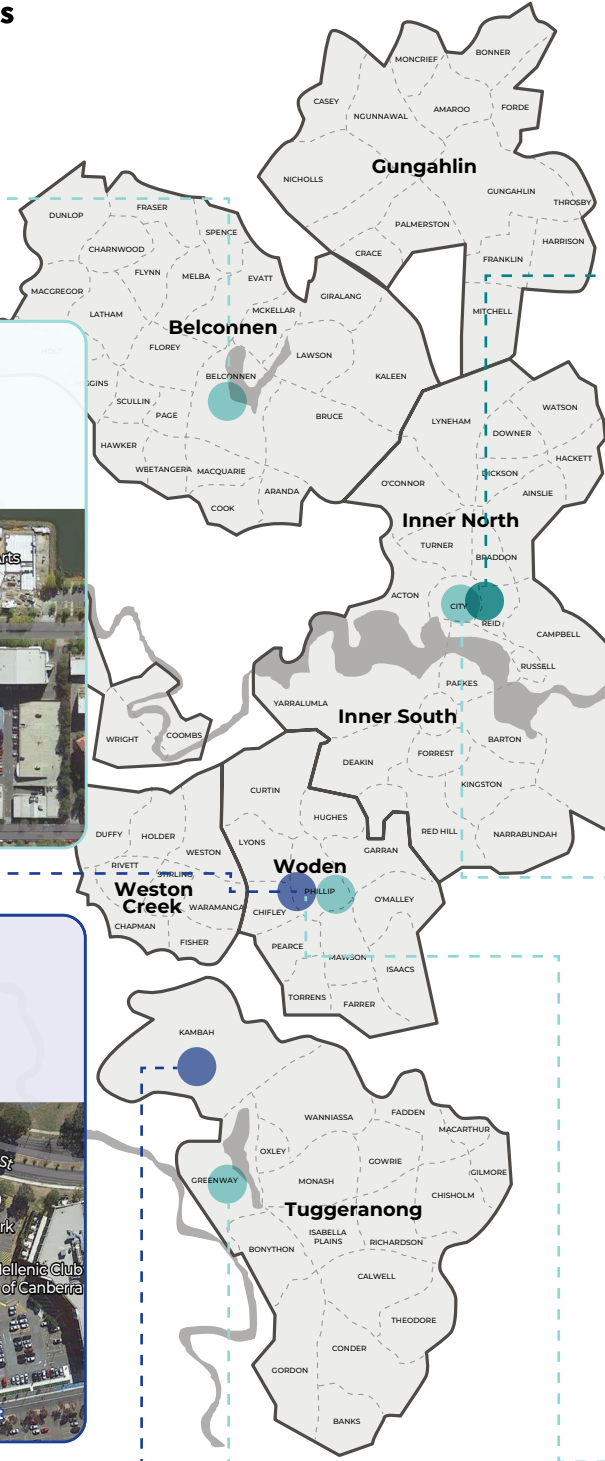

- CHS Dedicated team spaces**
- ACTPS Flexible locations**
- CHS Dedicated team spaces and ACTPS Flexible location**

Belconnen
153 Emu Bank,
Belconnen

City
Nara Innovation Centre,
cnr of Constitution Ave
& London Circuit

Bowes Street
2-6 Bowes St,
Phillip

City
220 London Circuit,
Canberra City

Village Creek
37 Kingsmill St,
Kambah

Tuggeranong
200 Scollay St,
Greenway

Woden
Cosmopolitan Building,
Bowes Place, Phillip