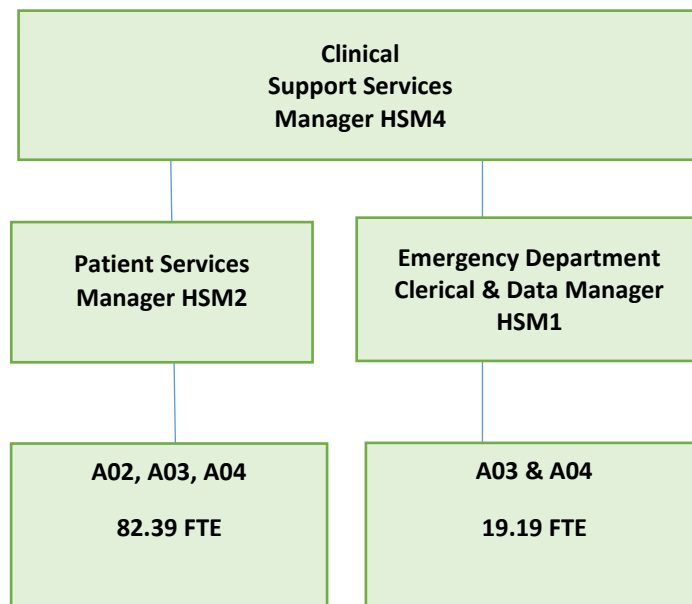

Current Organisation Chart 2023

Proposed Organisation Chart 2023 (Proposed new role in Blue)

Please Note: The ED Clerical & Data Manager has responsibilities for daily, weekly and monthly data for Ministry of Health.