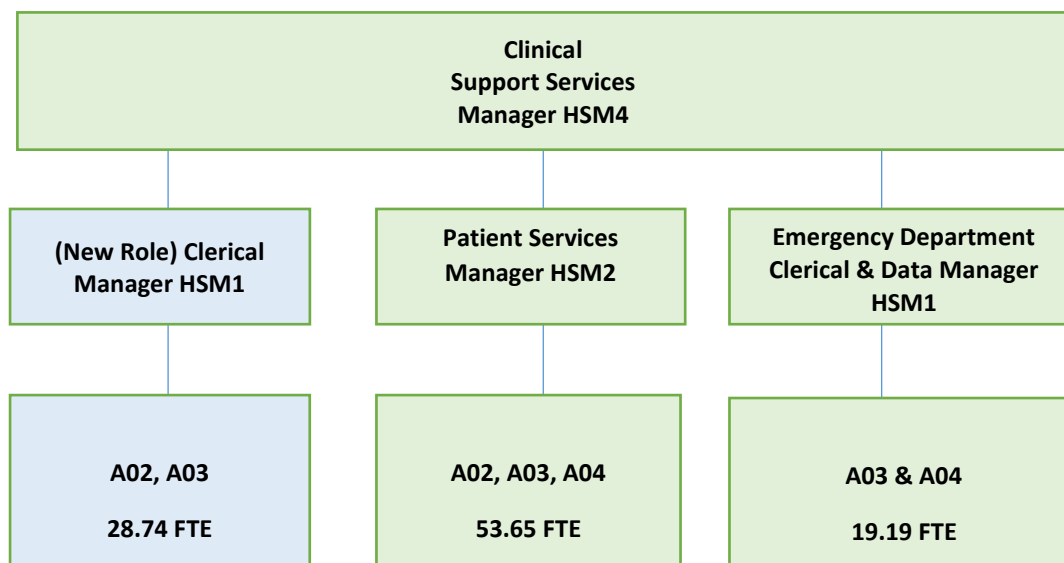

Current Organisation Chart 2023

Proposed Organisation Chart 2023 (Proposed new role in Blue)

Please Note: The ED Clerical & Data Manager has responsibilities for daily, weekly and monthly data for Ministry of Health.