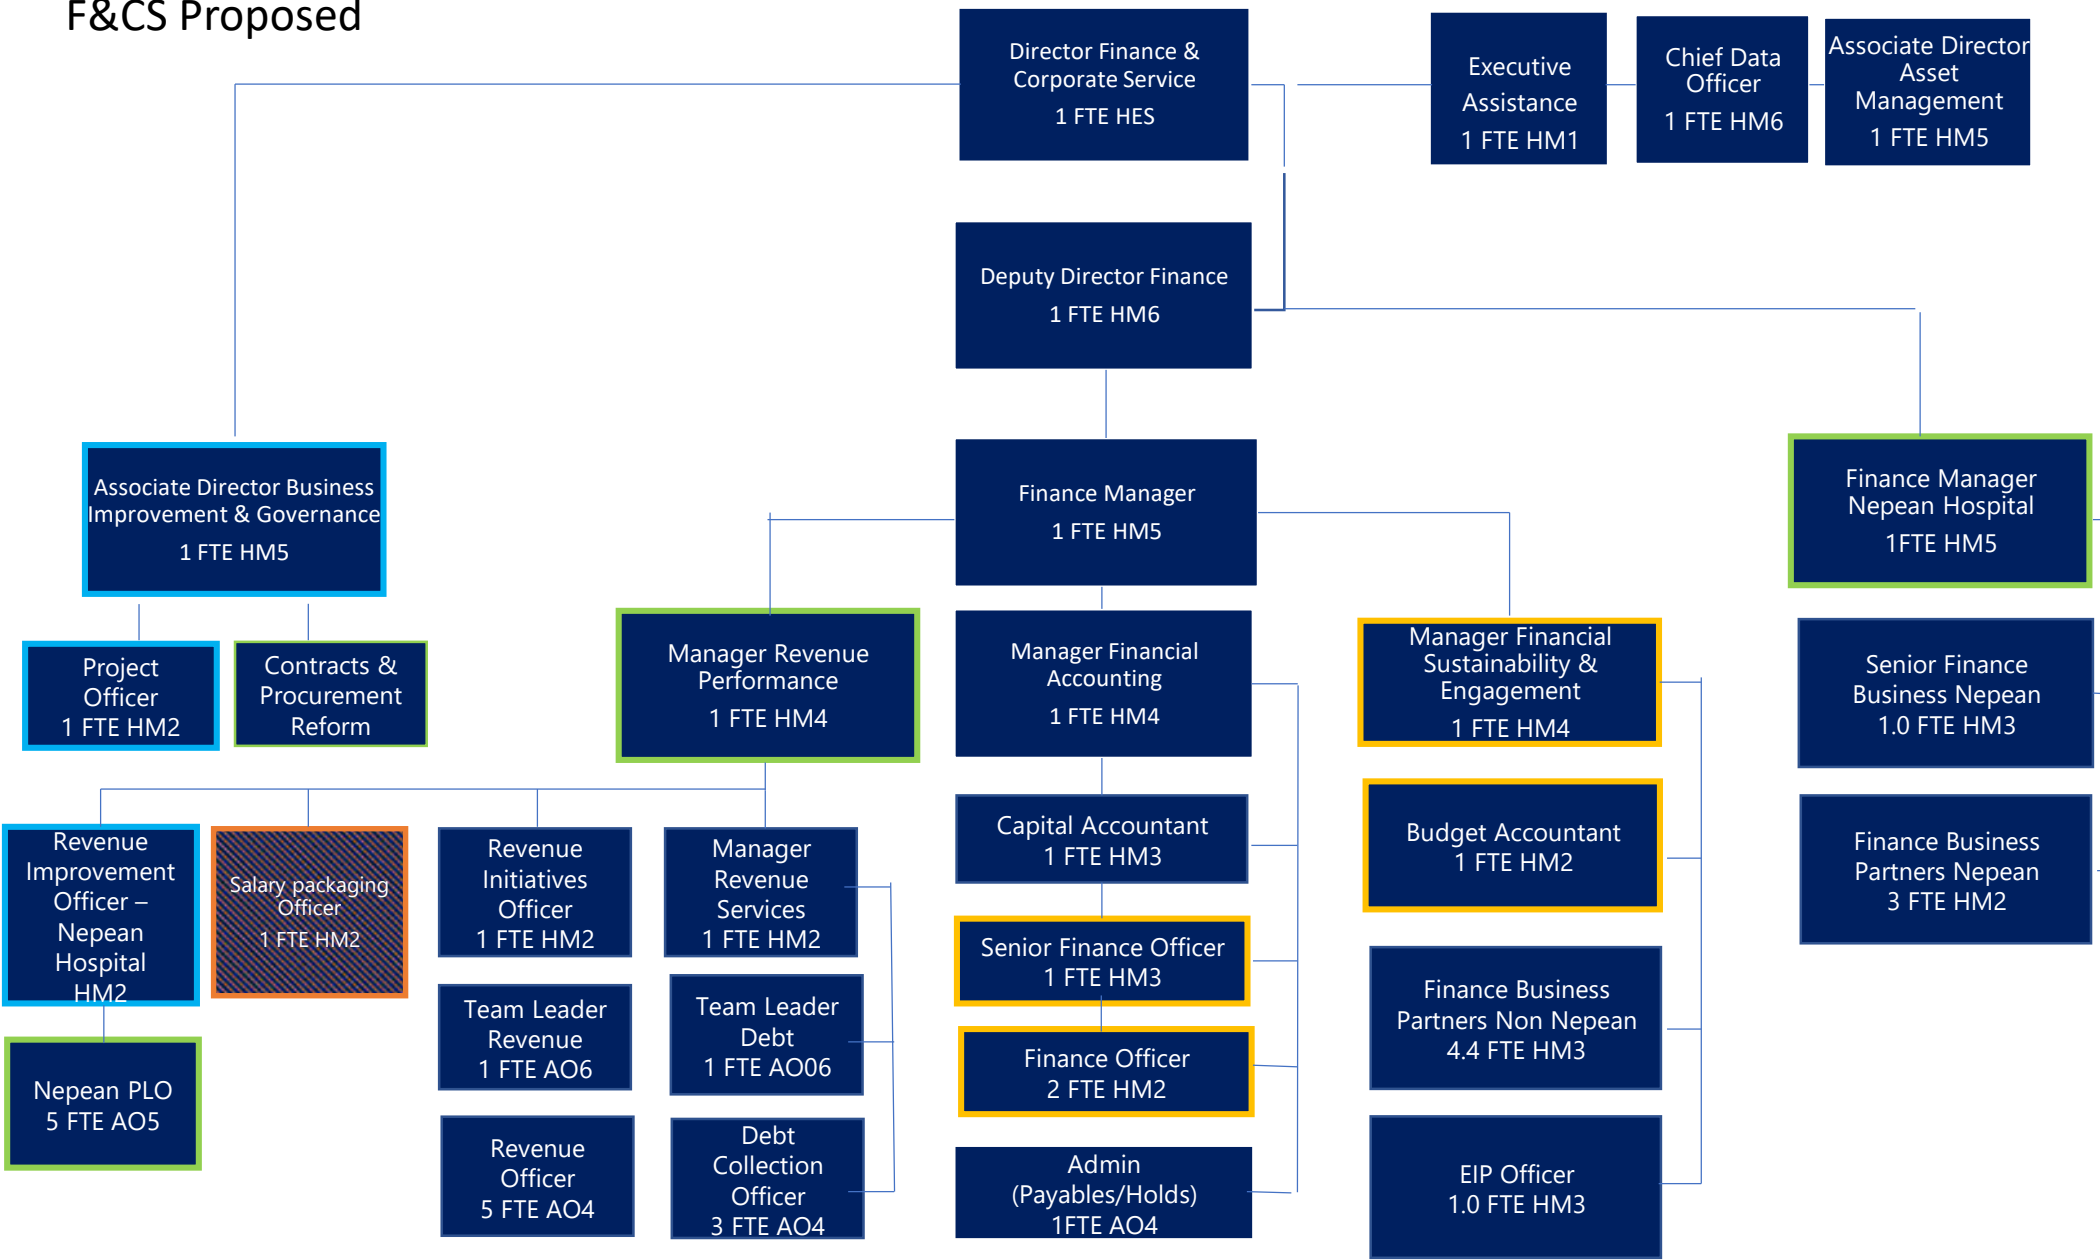

F&CS Proposed

Legend

- Filled position
- Restructure Team
- Regrade/Reclassification
- Realignment
- Affected
- New Position

Reporting Line Changes

- Activity Based Funding 1 FTE HM4
- Events & Fundraising 1 FTE HM4
- Admissions Function Nepean

IM and Analytics - OLD

Legend

- Vacant position
- New position

IM and Analytics - NEW

Legend

- Vacant position
- New position