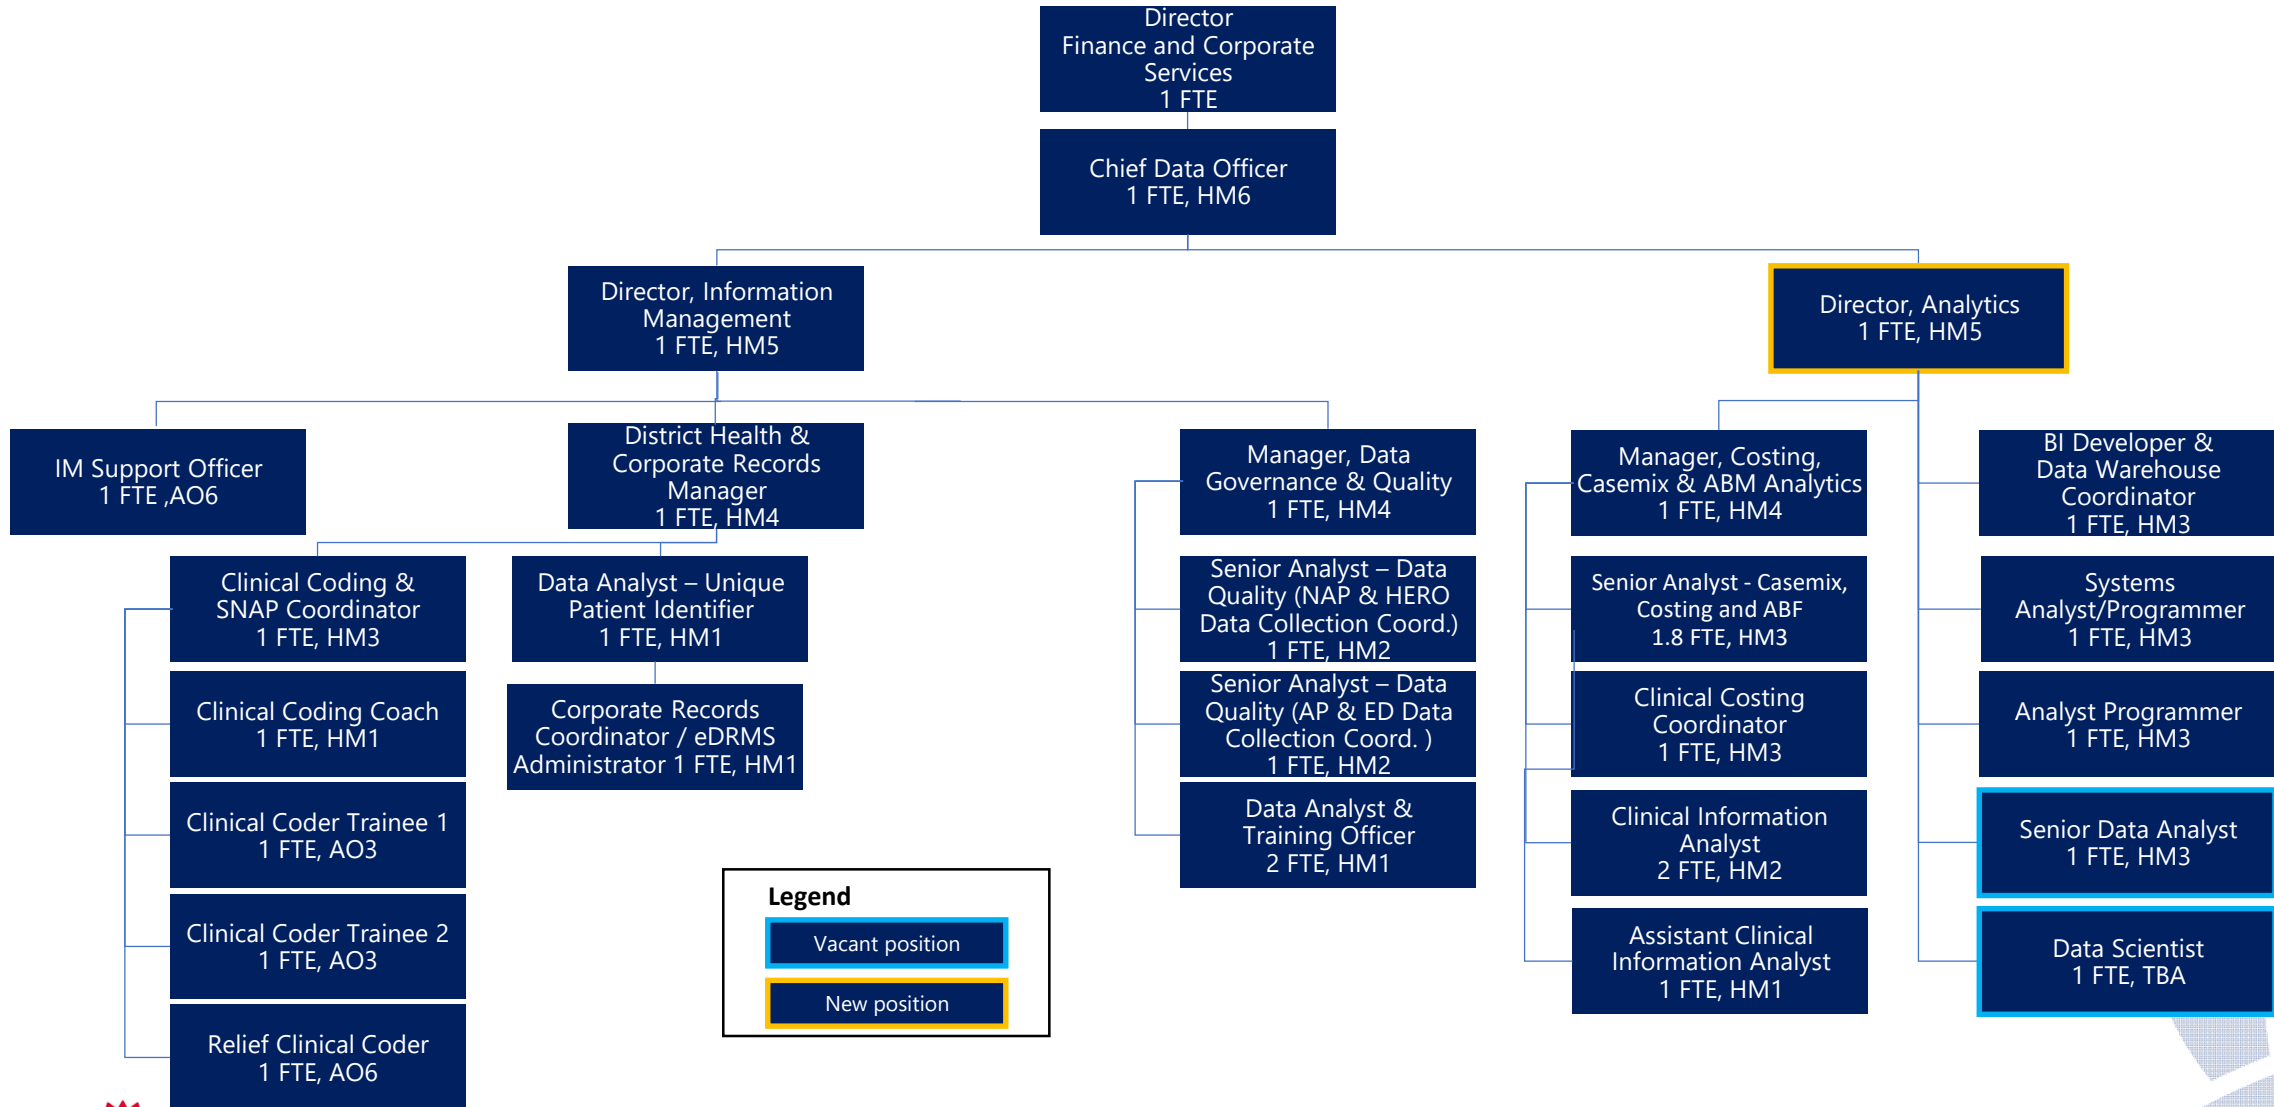

F&CS Proposed

Legend

- Filled position
- Restructure Team
- Regrade/Reclassification
- Realignment
- Affected
- New Position

Reporting Line Changes

- Activity Based Funding 1 FTE HM4
- Events & Fundraising 1 FTE HM4
- Admissions Function Nepean

IM and Analytics - OLD

Legend

- Vacant position
- New position

IM and Analytics - NEW

Legend

- Vacant position
- New position