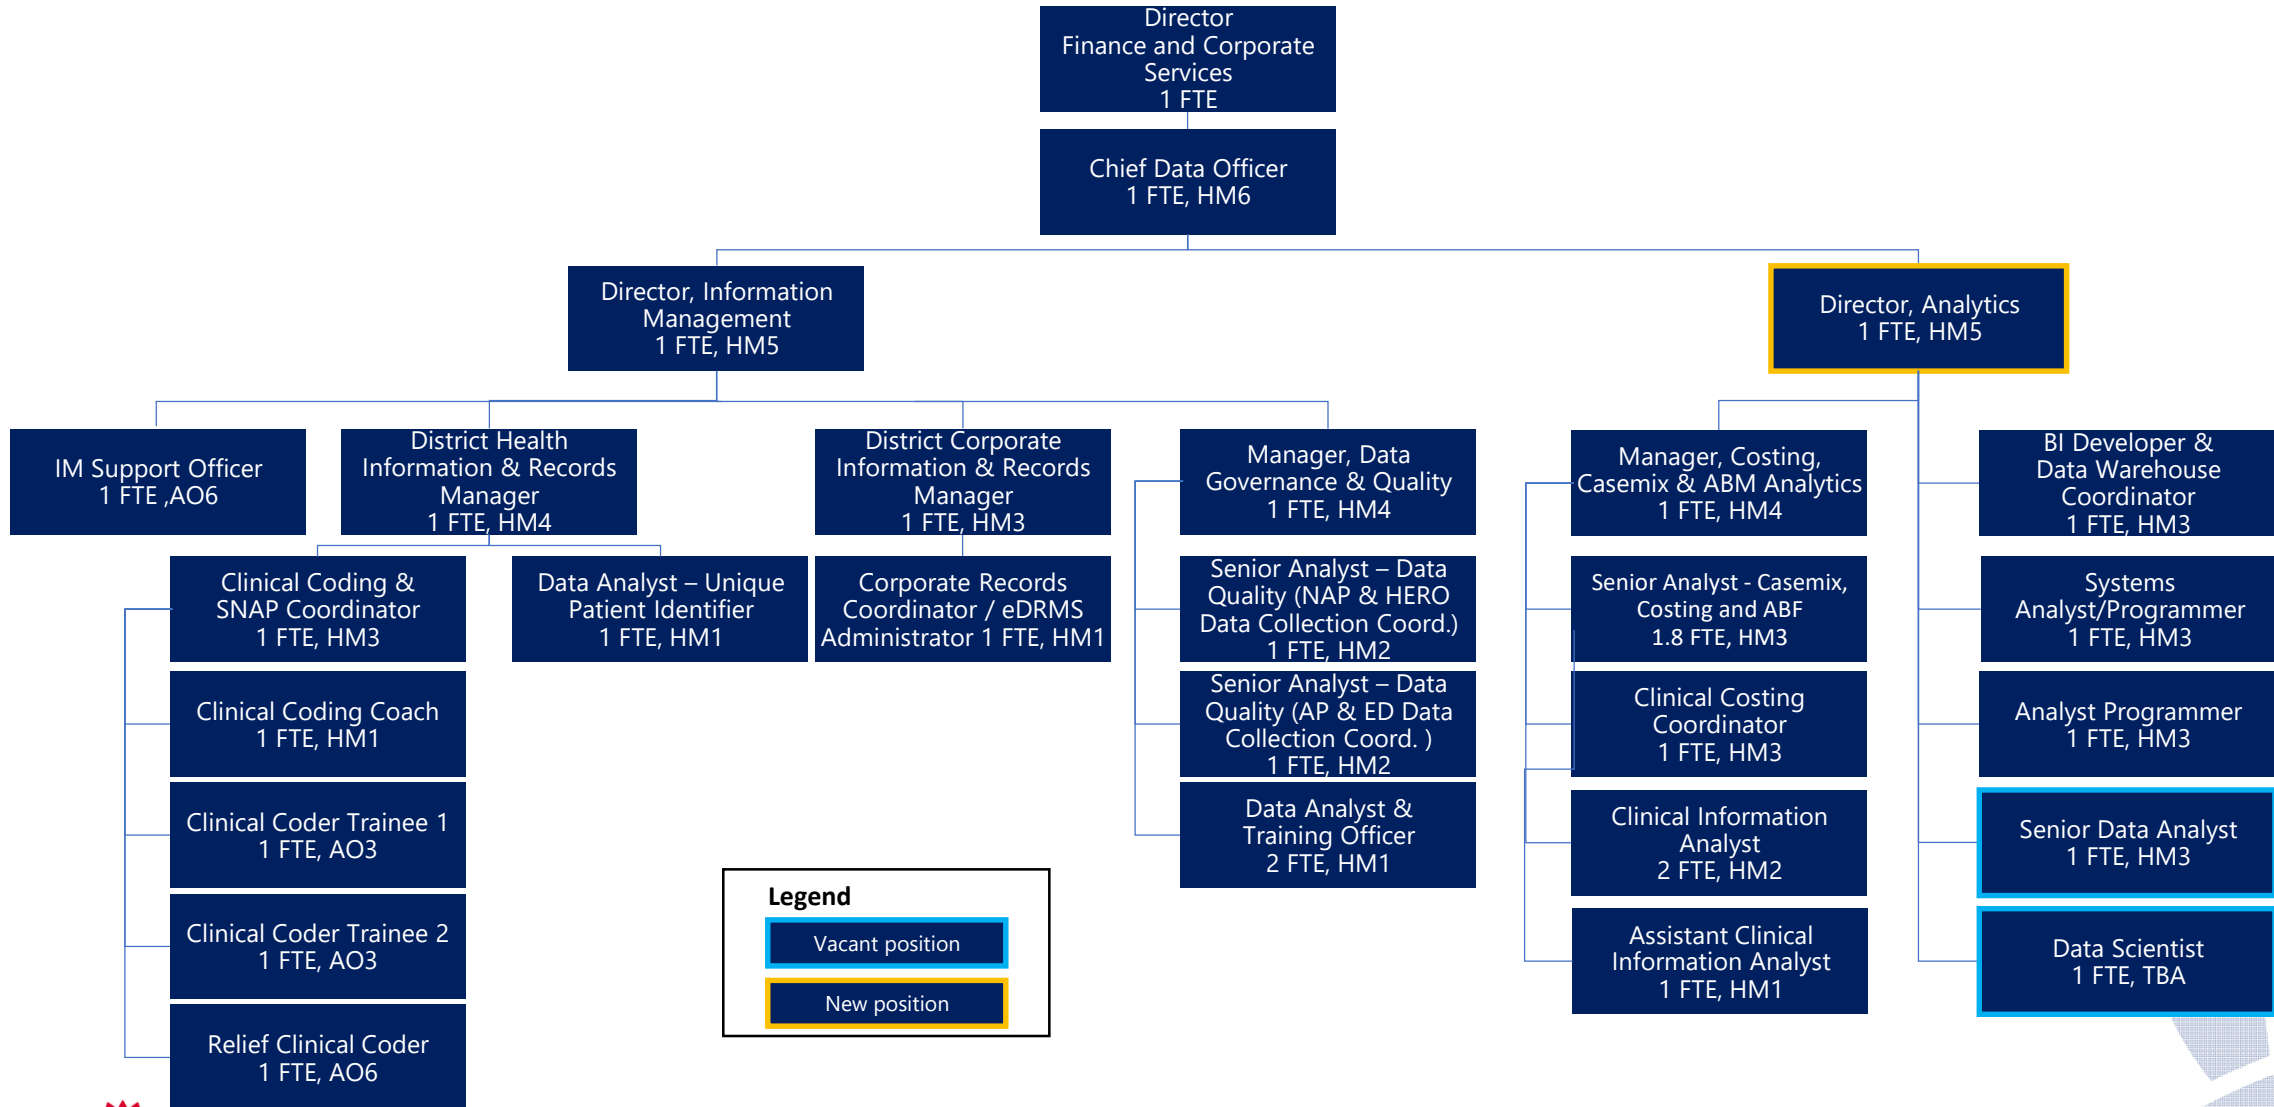

F&CS Proposed

Legend

- Filled position
- Restructure Team
- Regrade/Reclassification
- Realignment
- Affected
- New Position

Reporting Line Changes

- Activity Based Funding 1 FTE HM4
- Events & Fundraising 1 FTE HM4
- Admissions Function Nepean

IM and Analytics - OLD

Legend

- Vacant position
- New position

IM and Analytics - NEW

Legend

- Vacant position
- New position