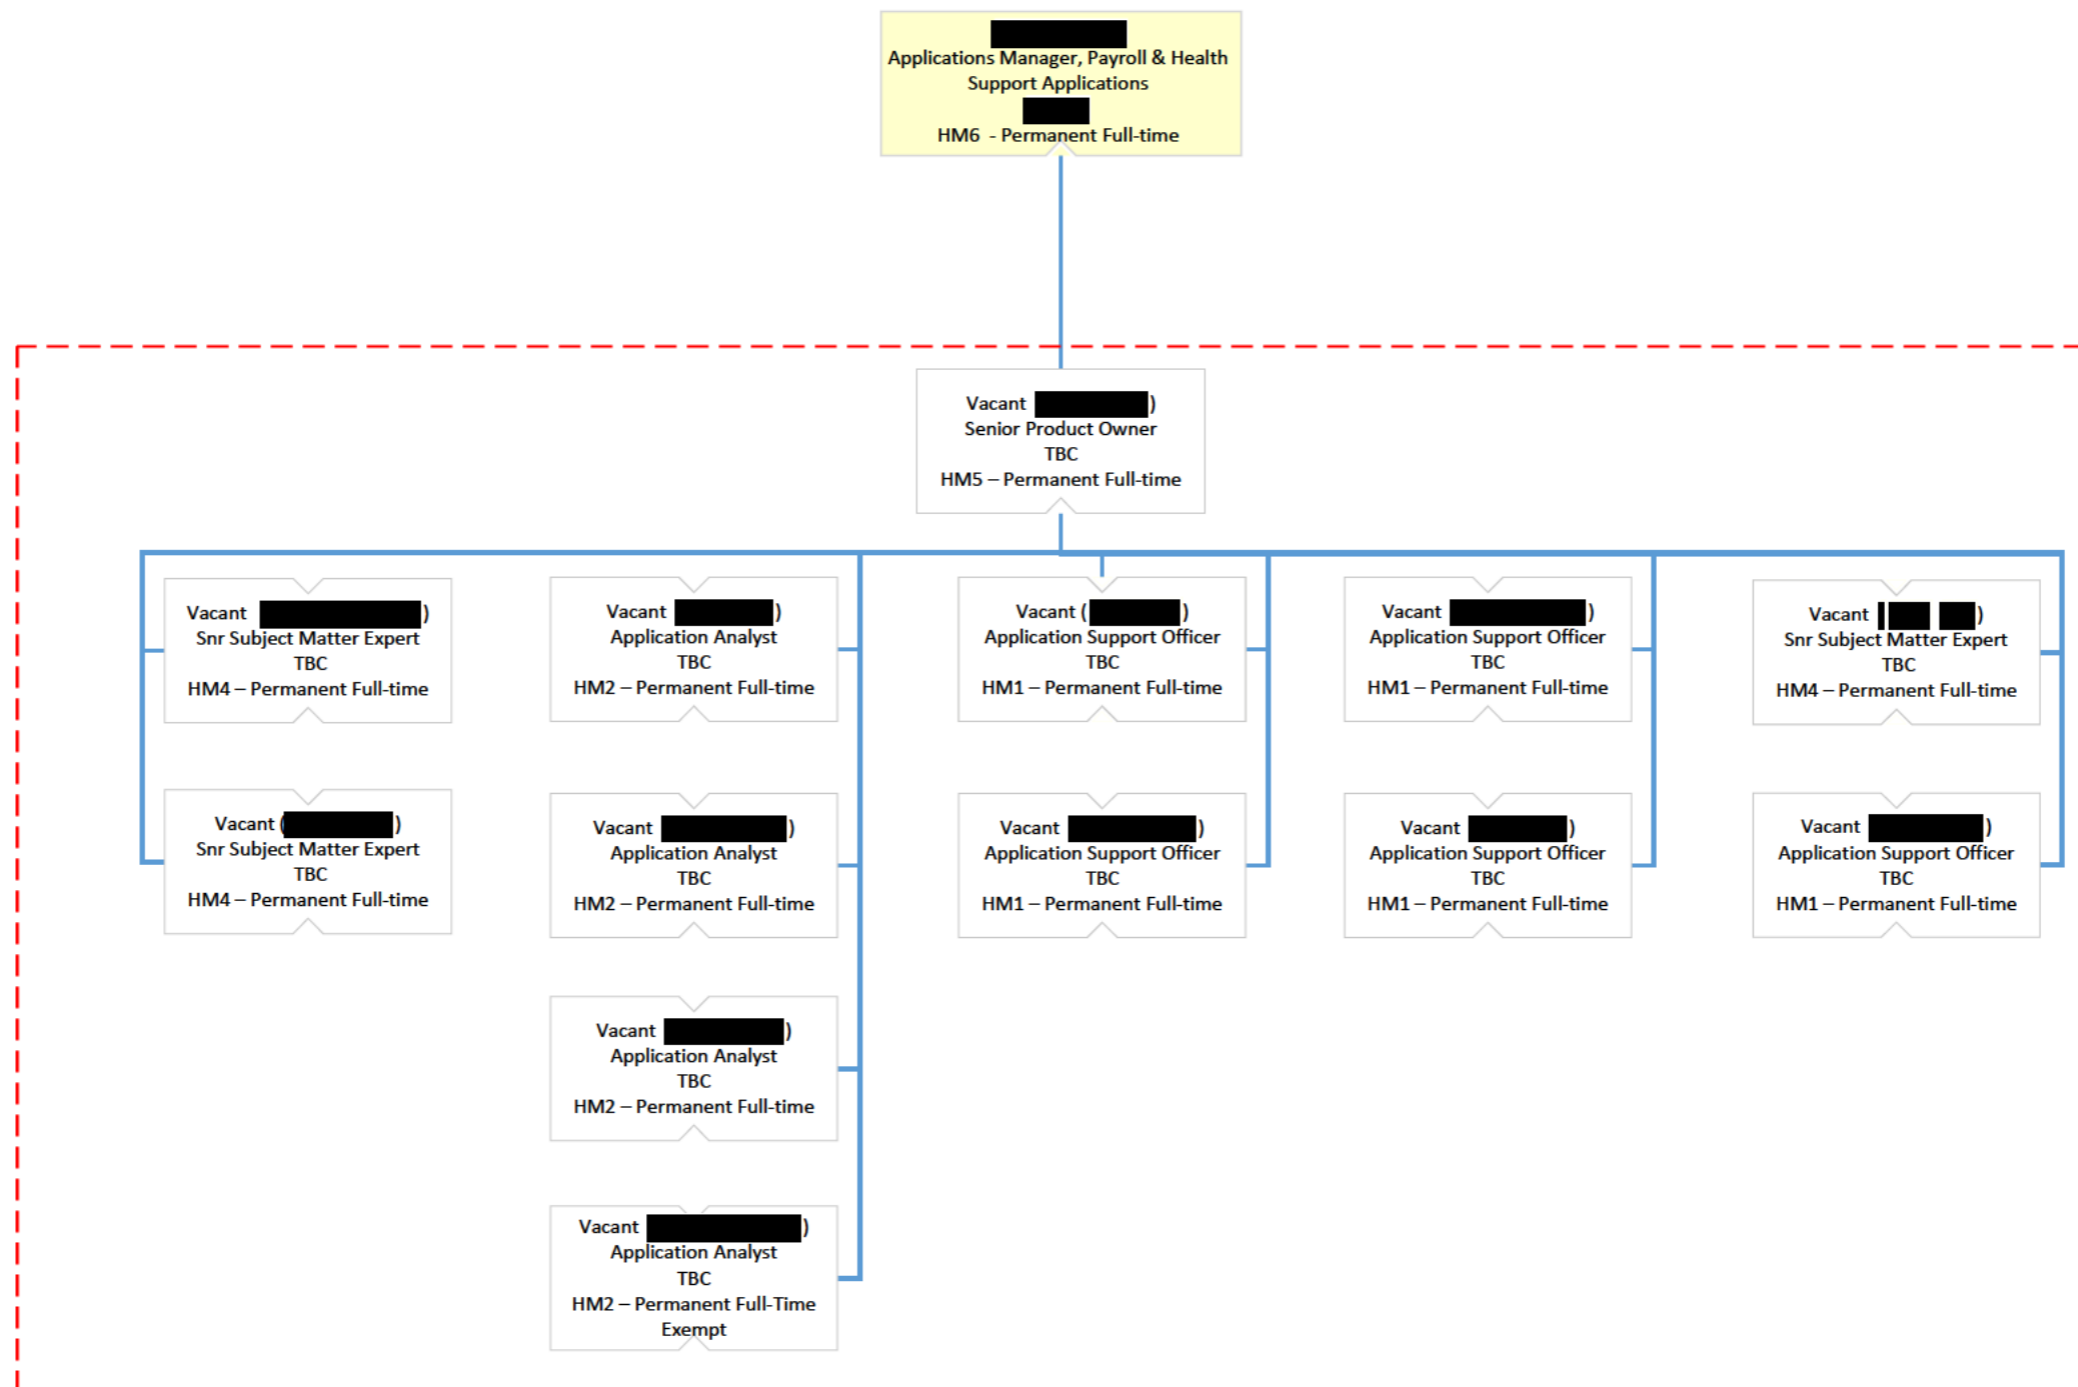

PROPOSED NEW ORG

Service Delivery
Corporate Applications
Hlth Sup App - SSD

PROPOSED NEW ORG CHART – Transfer from HealthShare